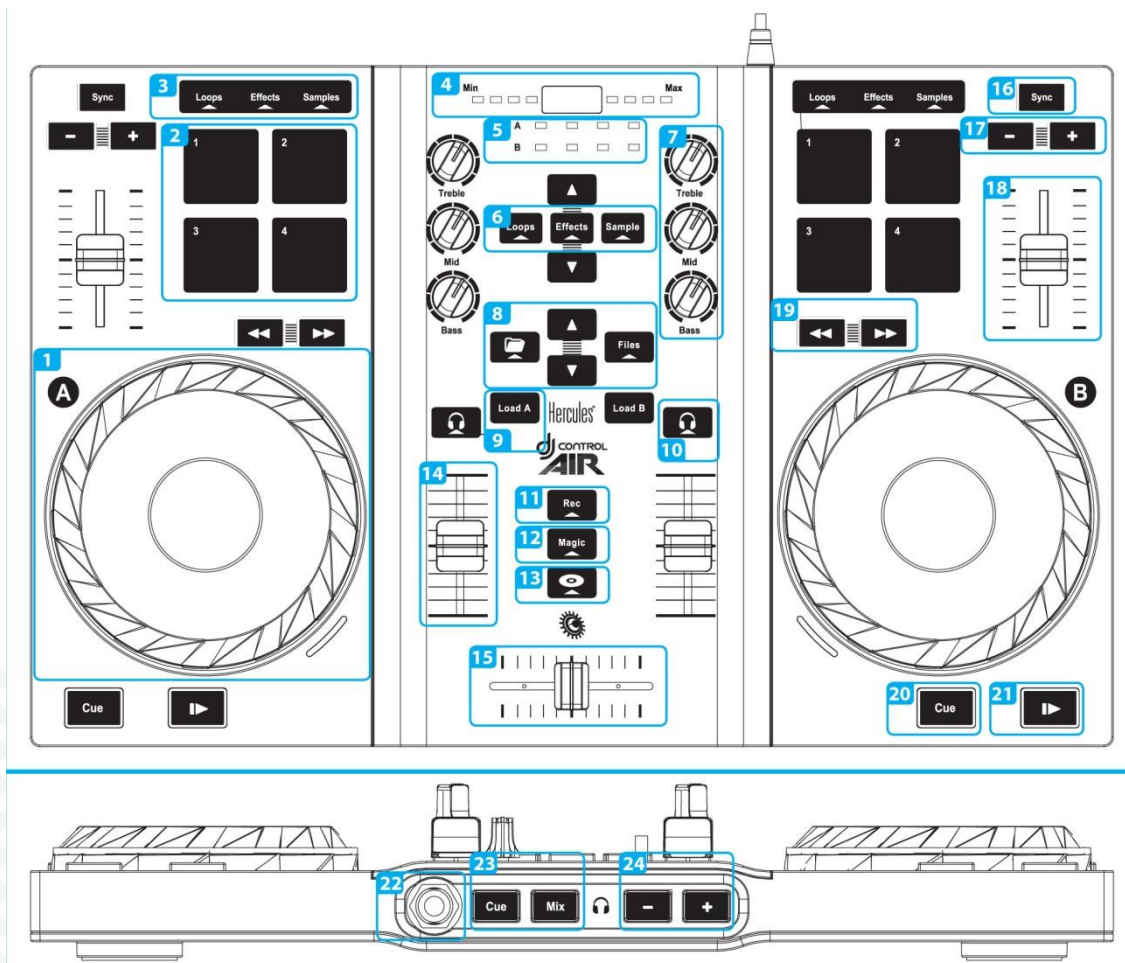

HERCULES - DJ CONTROL AIR
(Pitch MIDI resolution: 14-bits)

- 1 - Jogwheel
- 2 - Autoloops / FX / Pads
- 3 - Pads indicator
- 4 - FX amount
- 5 - Sync Meters
- 6 - Pads selector
- FX Select
- 7 - EQ

- 8 - Browse/Preview/Expand/Change
- 9 - Load
- 10 - Monitor
- 11 - Record
- 12 - Keylock
- 13 - Vinyl Mode
- 14 - Volume
- 15 - Crossfader

- 16 - Sync
- 17 - Pitch Bend
- 18 - Pitch
- 19 - Seek
- 20 - Cue
- 21 - Play/Pause

- 23 - Cue Mix
- 24 - Cue Volume