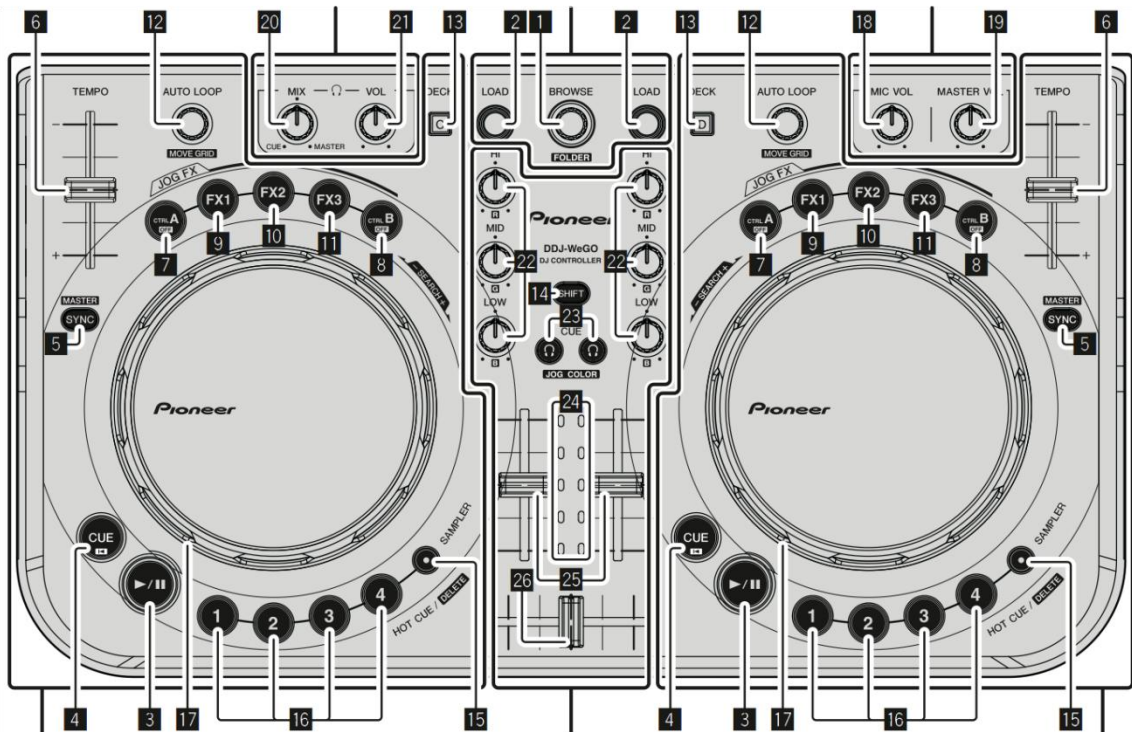

**PIONEER - DDJ-WeGO**

- 1 - Browse tracks / Collection view expanded - *Browse tree / Expand and Collapse tree*
- 2 - Load - *Clone*
- 3 - PlayPause - *CuePlay*
- 4 - Cue - *Reverse*
- 5 - Sync - *Set as master*
- 6 - Pitch
- 7 - None
- 8 - Filter - *FX off*

- 9 - Echo
- 10 - Phaser
- 11 - Chopper
- 12 - Autoloop - *Move Grid (show Beatgrid Editor)*
- 13 - Switch Players A/C & B/D
- 14 - Shift
- 15 - Locator / Sampler mode
- 16 - Locators / Pads - *Delete*
- 17 - Scratch / Pitchbend - *Seek*

- 18 - Mic Volume
- 19 - Master Volume
- 20 - Monitor Mix
- 21 - Monitor Volume
- 22 - EQ
- 23 - Monitor
- 24 - Level Meters
- 25 - Player Volume
- 26 - Crossfader